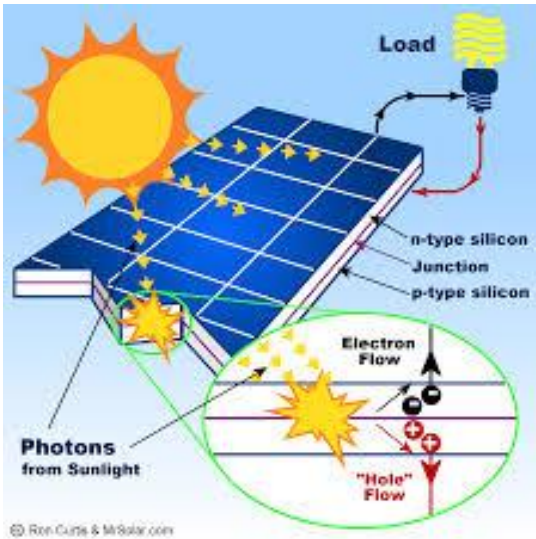

Ready for 336 KW array