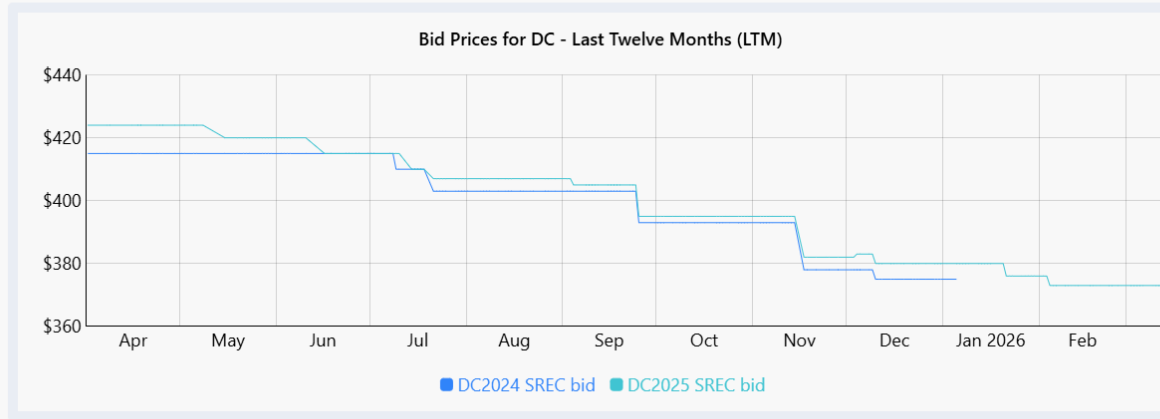

Indoor air plus is materials –
dry materials ,
building durability

Case Study: Sam Maden North

A Case for Solar

\$373 vs \$22.25

Market Prices

DC

Latest Bid Price: \$373.00

This graph is protected by copyright laws and contains material proprietary to Xpansiv Limited and/or its affiliates. All bid pricing and notes included are indicative and subject to change. Please [contact us](#) for most current markets. If a market is not quoted herein, please contact us directly for further information. [Usage policy](#). [Get more data](#)

VINTAGE	SELL NOW PRICE	SETTLEMENT PRICE	MONTH OF GENERATION	CHANGE
2026	\$22.25	\$22.50	January 2026 - December 2026	N/A
2025	\$22.25	N/A	January 2025 - December 2025	N/A
2024	\$18.50	N/A	January 2024 - December 2024	N/A
2023	\$18.50	N/A	January 2023 - December 2023	N/A
2022	Inquire	N/A	January 2022 - December 2022	N/A