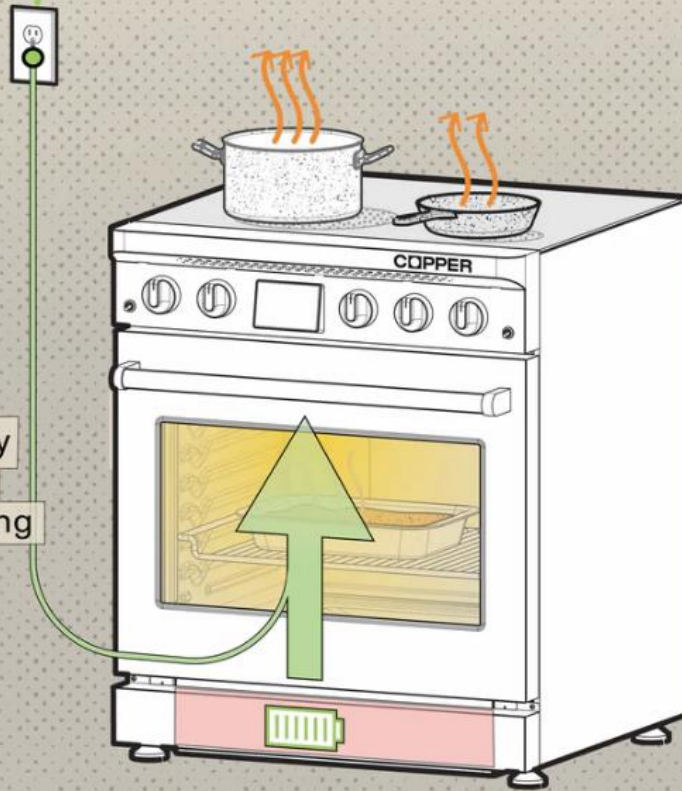

Seasons Westwind Single-Handle Pull Down
Kitchen Faucet, Stainless Steel

Brand: Seasons
Origin: CHINA
MFG Part: 67830-1008D2
Shipping: Free

OFFICE OF
CLIMATE ACTION

Charlie

The world's first energy storage equipped induction electric range — now available for purchase and delivery to anywhere in the contiguous United States.

Charlie charges when clean energy is available

Delicious cooking, ready anytime

Charlie's battery delivers 10x the power when cooking begins

HOW IT WORKS

A battery changes everything

Induction stoves need a lot of power, for short periods of time.

Charlie uses a built-in battery to give you that power when you need it. Its default is to charge when renewable energy is likely available, so you're always ready to cook.

Charlie's also got your back when the power goes out, with enough on board power to cook 3-5 meals.