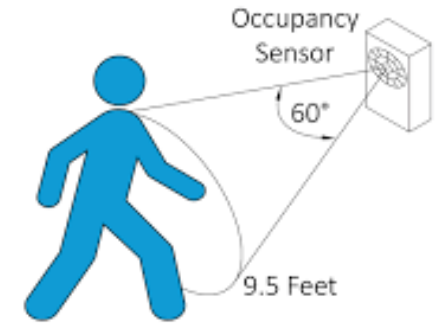

Actions we take everyday – operations

ARHA fleet – 4 electric cars
10 Electric car charging stations
Comp time for Salaried workers
Occupancy Sensors in all spaces